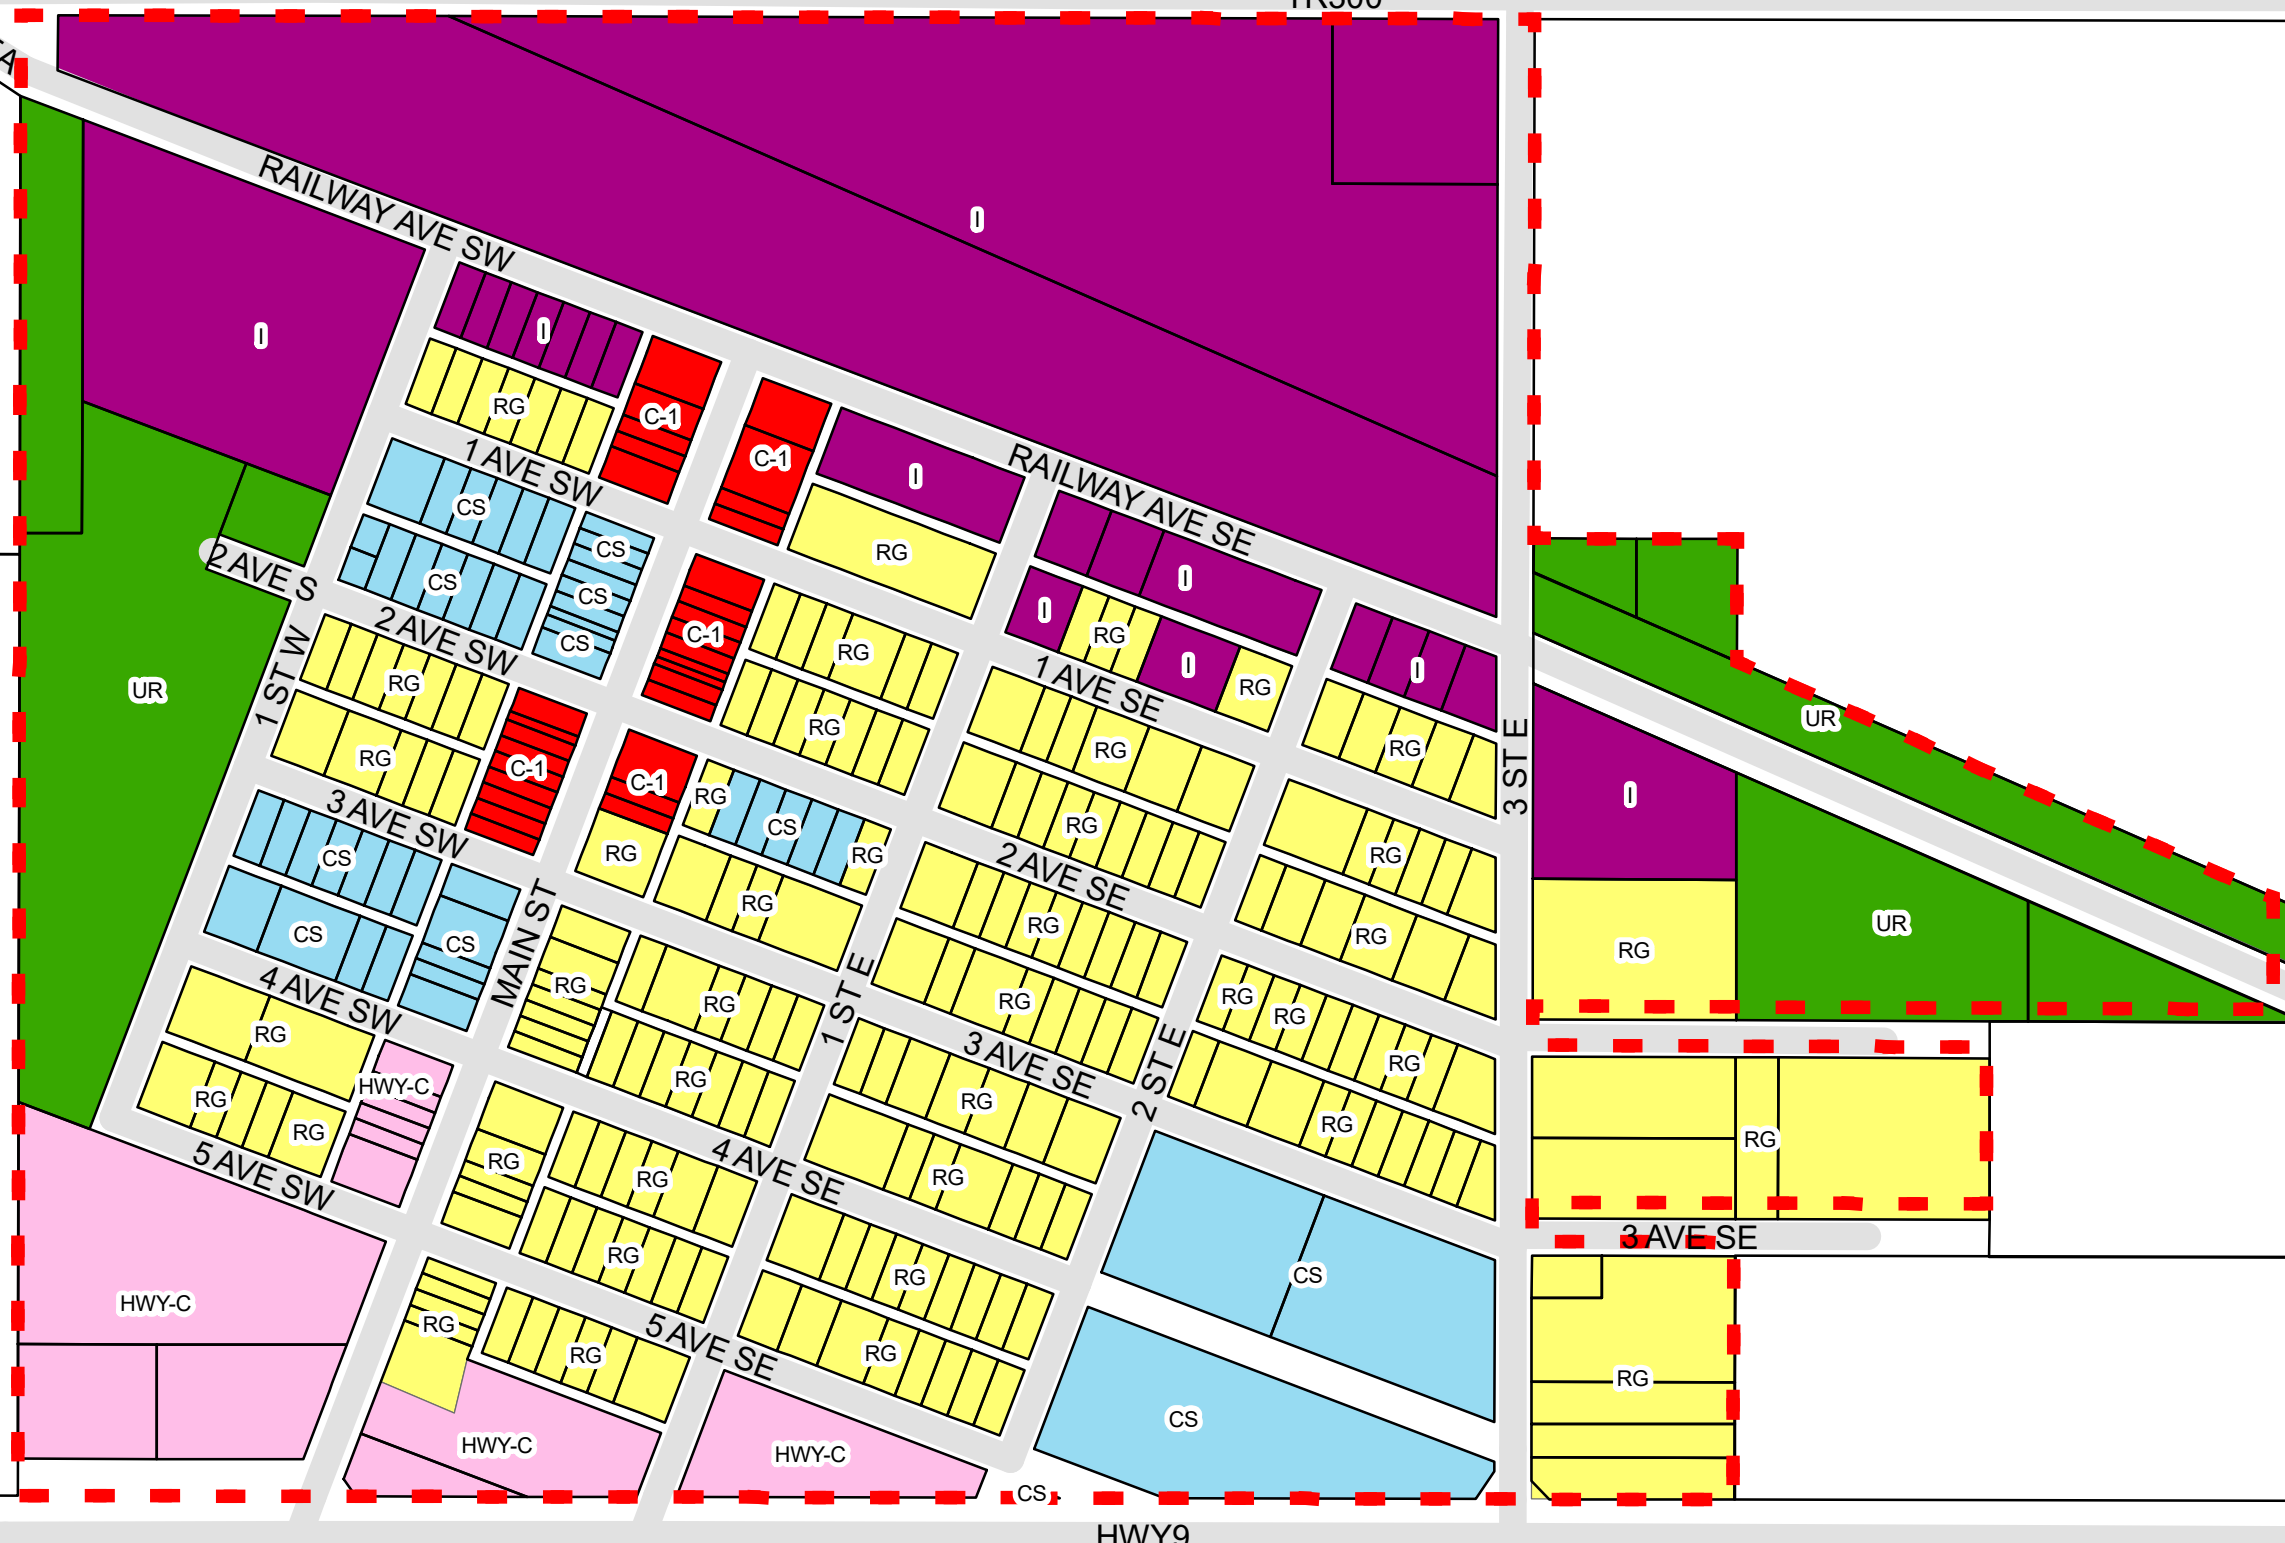

TR295A

TR300

Legend

- RG - Residential General
- HWY-C Highway Commercial
- CS - Community Service
- Village Boundary
- C-1 - Central Commercial
- I - Industrial
- UR - Urban Reserve
- Legal Parcels

Youngstown Land Use-Bylaw

Bylaw # 21-718
Consolidated to: March 2, 2021

Reference Scale: 1:4,200